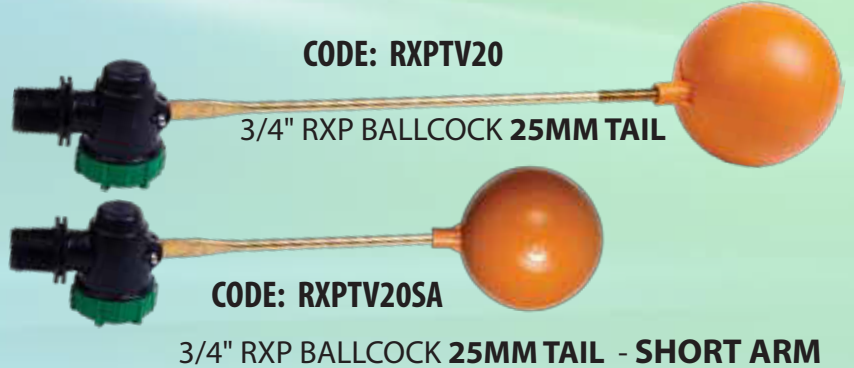

# Fast Fill Valves

## Concrete Tank Option

CODE: RXPTV20

3/4" RXP BALLCOCK 25MM TAIL

CODE: RXPTV20SA

3/4" RXP BALLCOCK 25MM TAIL - SHORT ARM

CODE: RXTTI20

3/4" M x F x 3" RXP TANK CONNECTOR

TANK CONNECTOR

## 2 Foot Long Nipple

1/2" - 2"

You can cut to your required length!

Backnuts & Gaskets